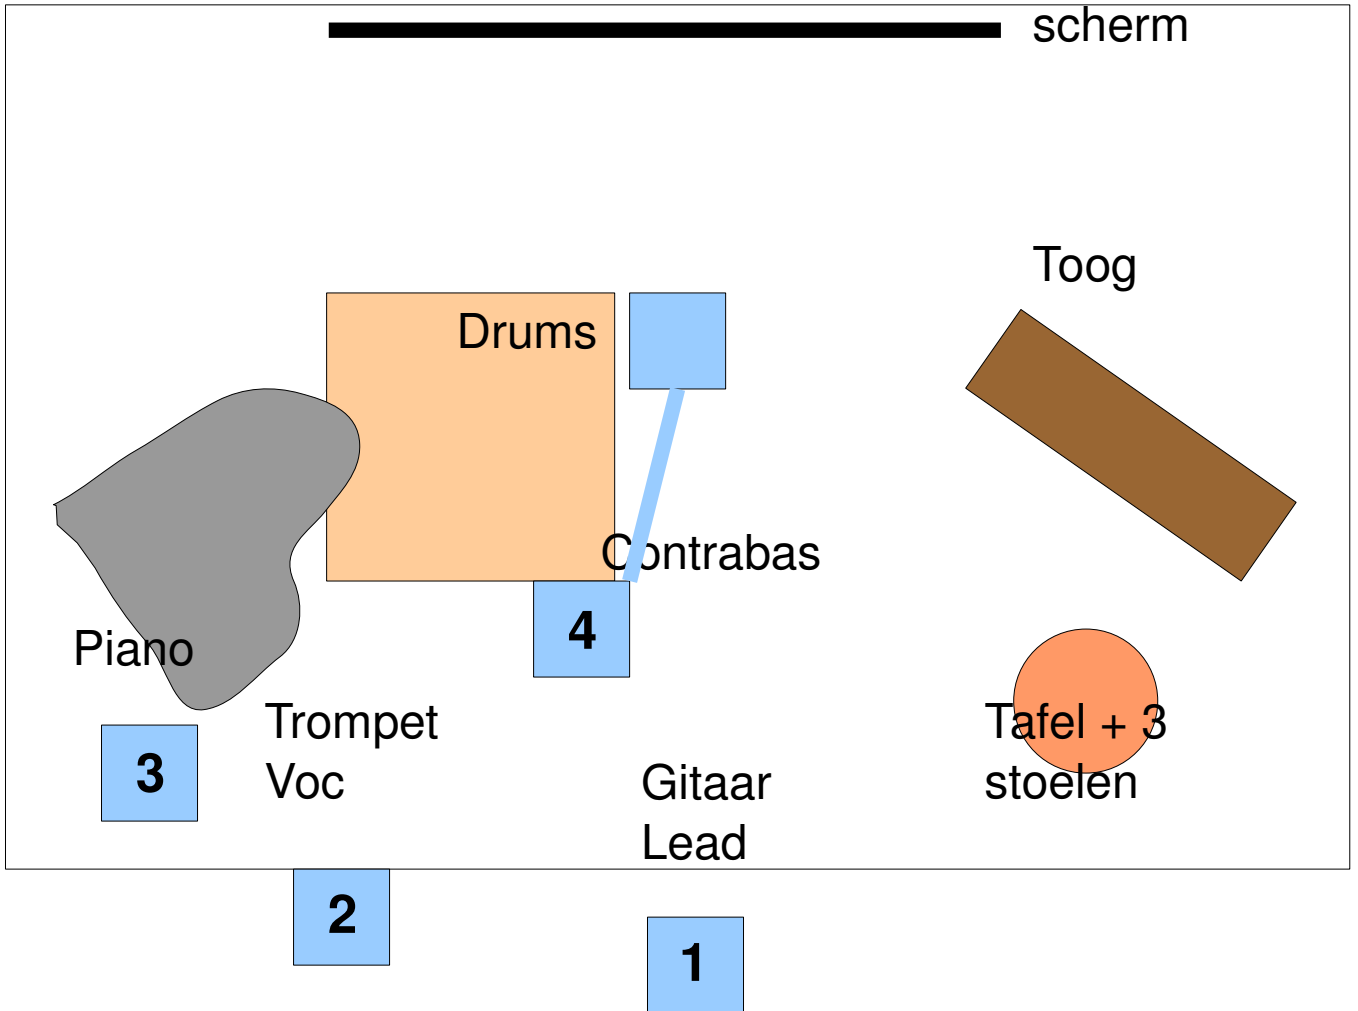

# CaféCool Line-up

 Monitor

 Riser 2x2