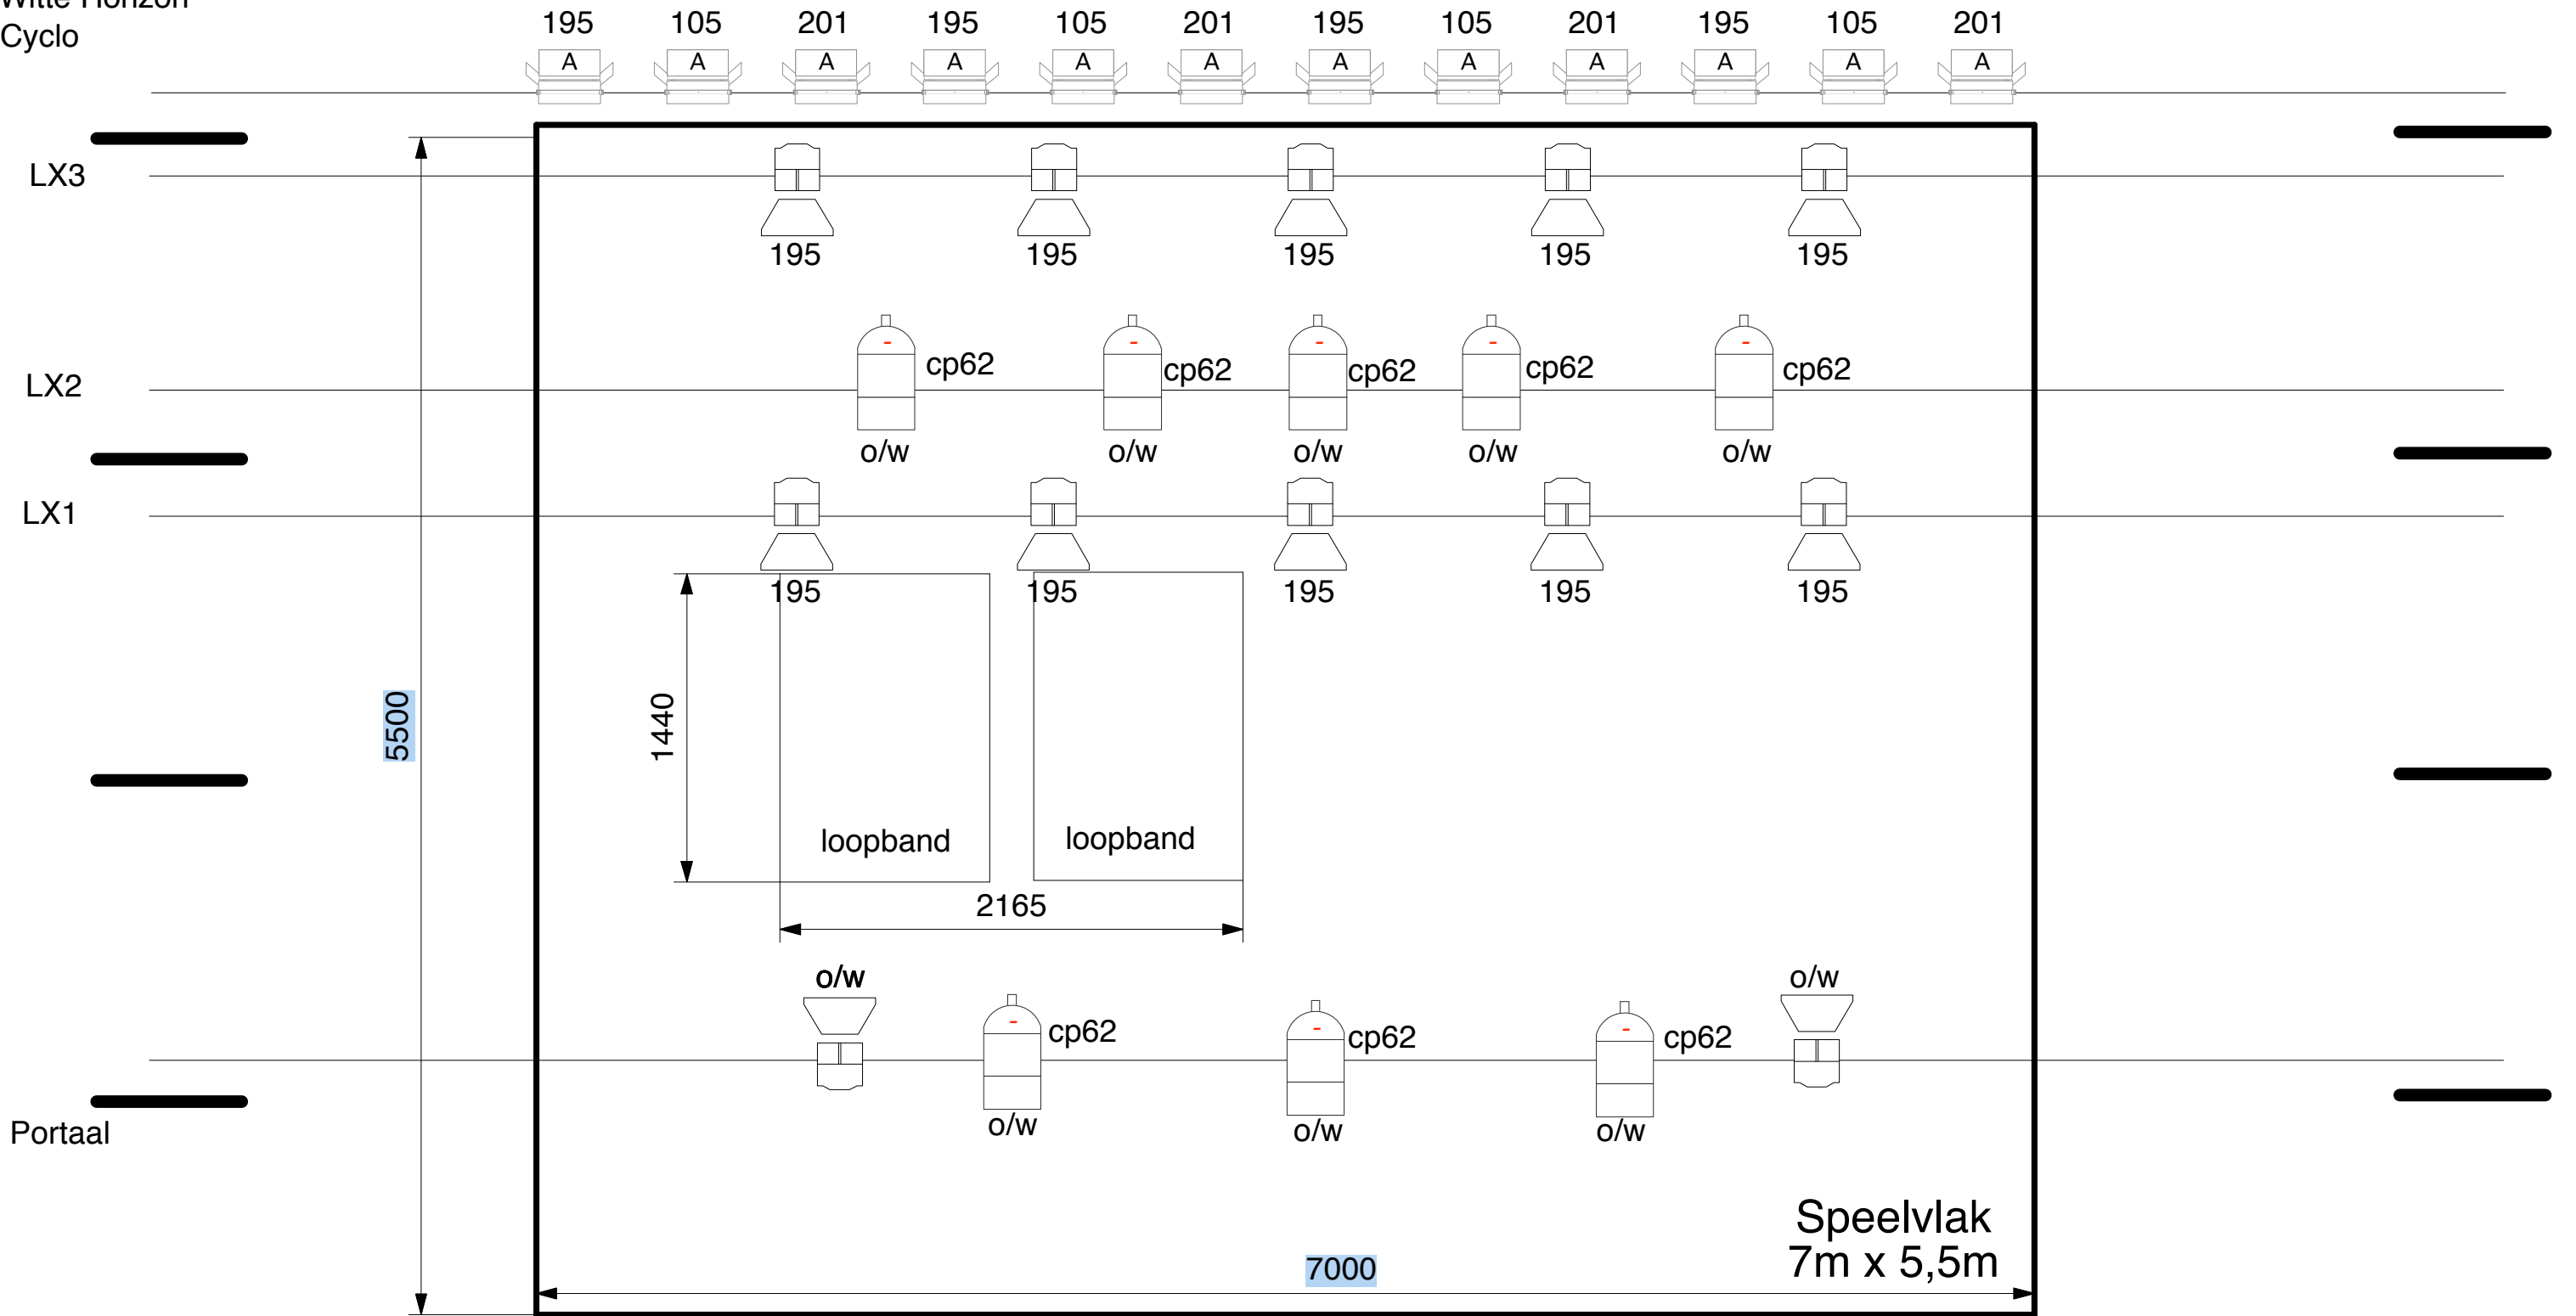

Witte Horizon  
Cyclo

 <p>Creative Audio &amp; Visual Solutions</p>	<b>Frederik</b>	
	Plot Subject: Light Plot	Revision #: <b>1A</b>
	Client: De Spelerij	Jobnumber: #jobnumber
	Showdate: Najaar 2011	Design: Luc Peumans
Loadin:	Venue: Theatertour	Scale: Scale
Loadout:		Papersize: Papersize