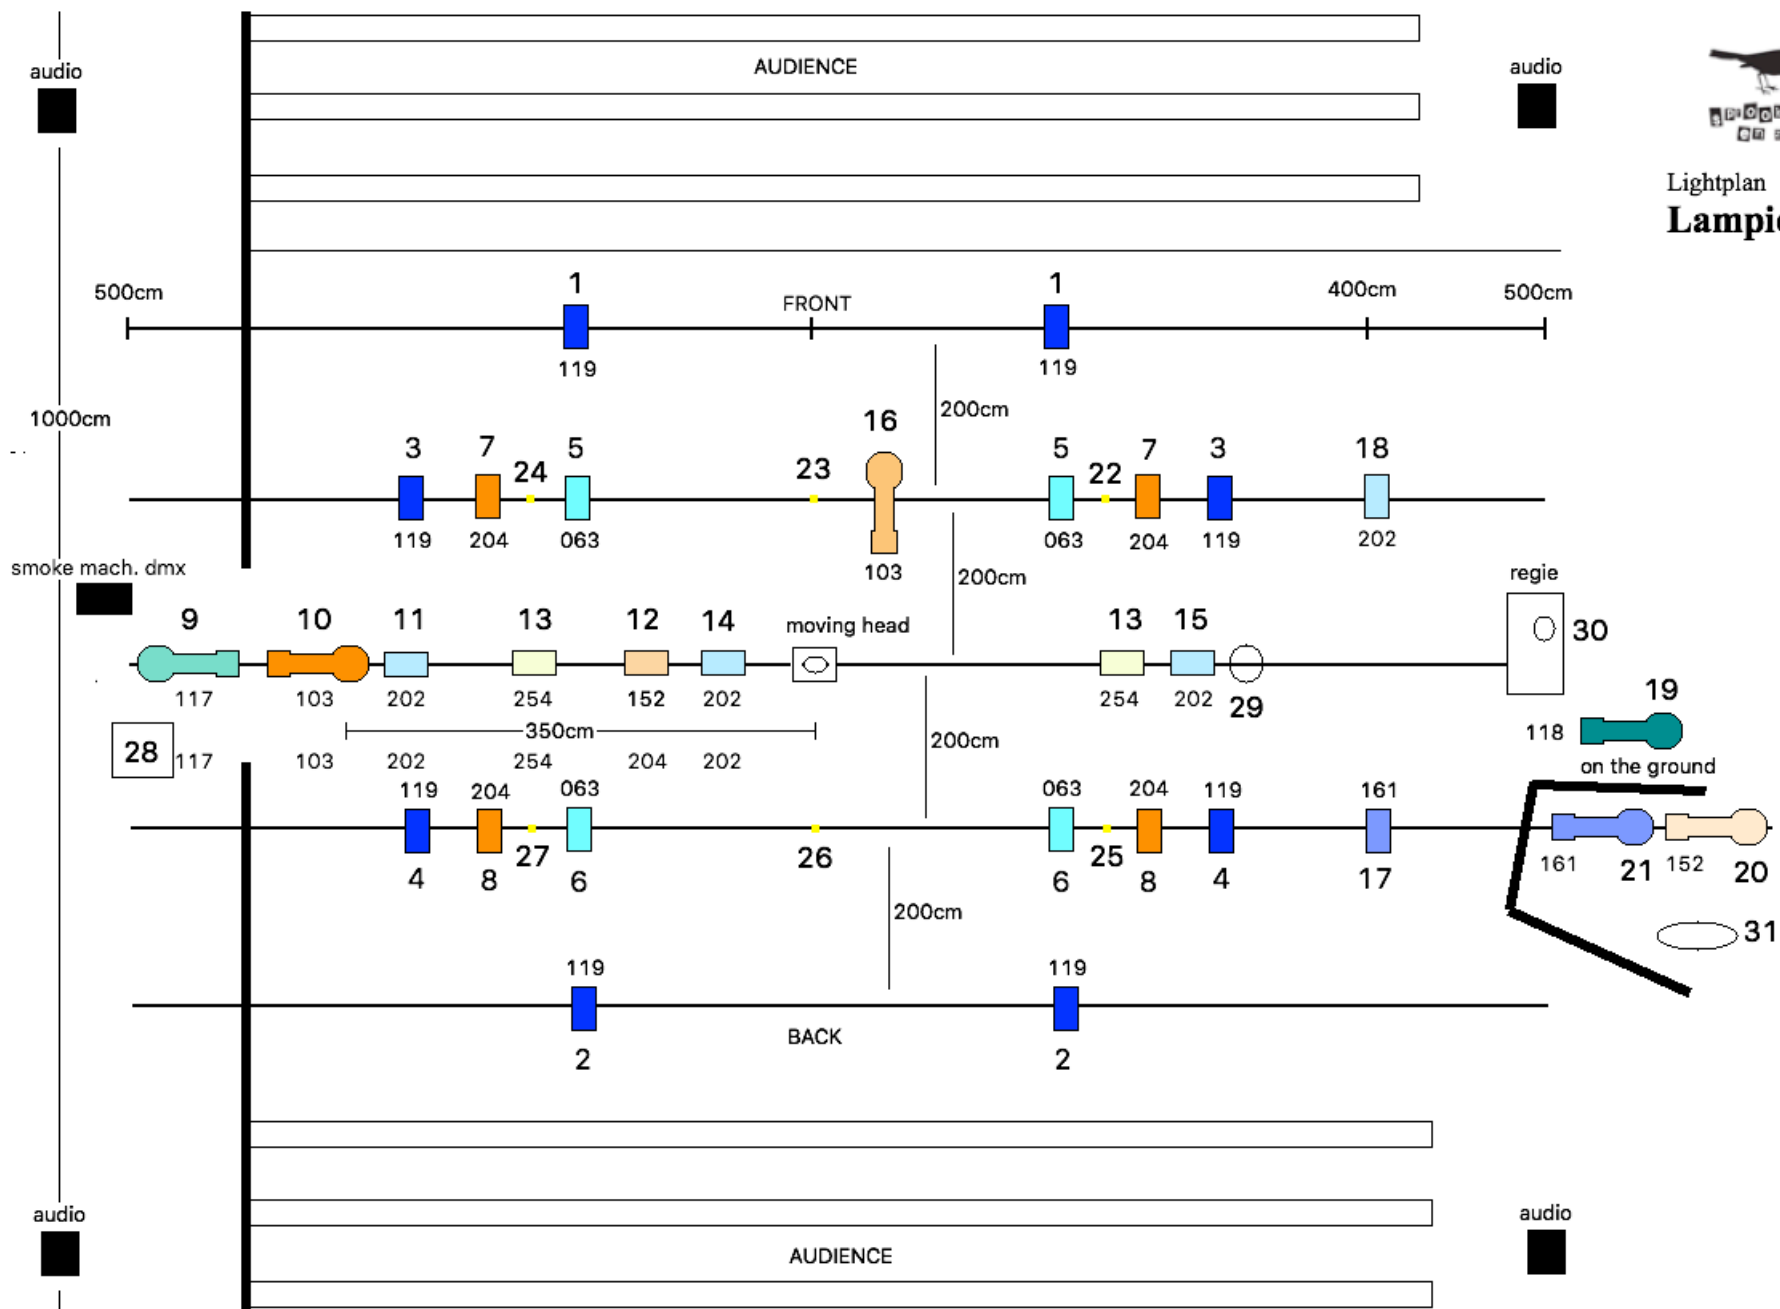

Lightplan
Lampionaio

BLACK BACKDROP (the actors needs to move behind it to pass from left to right)