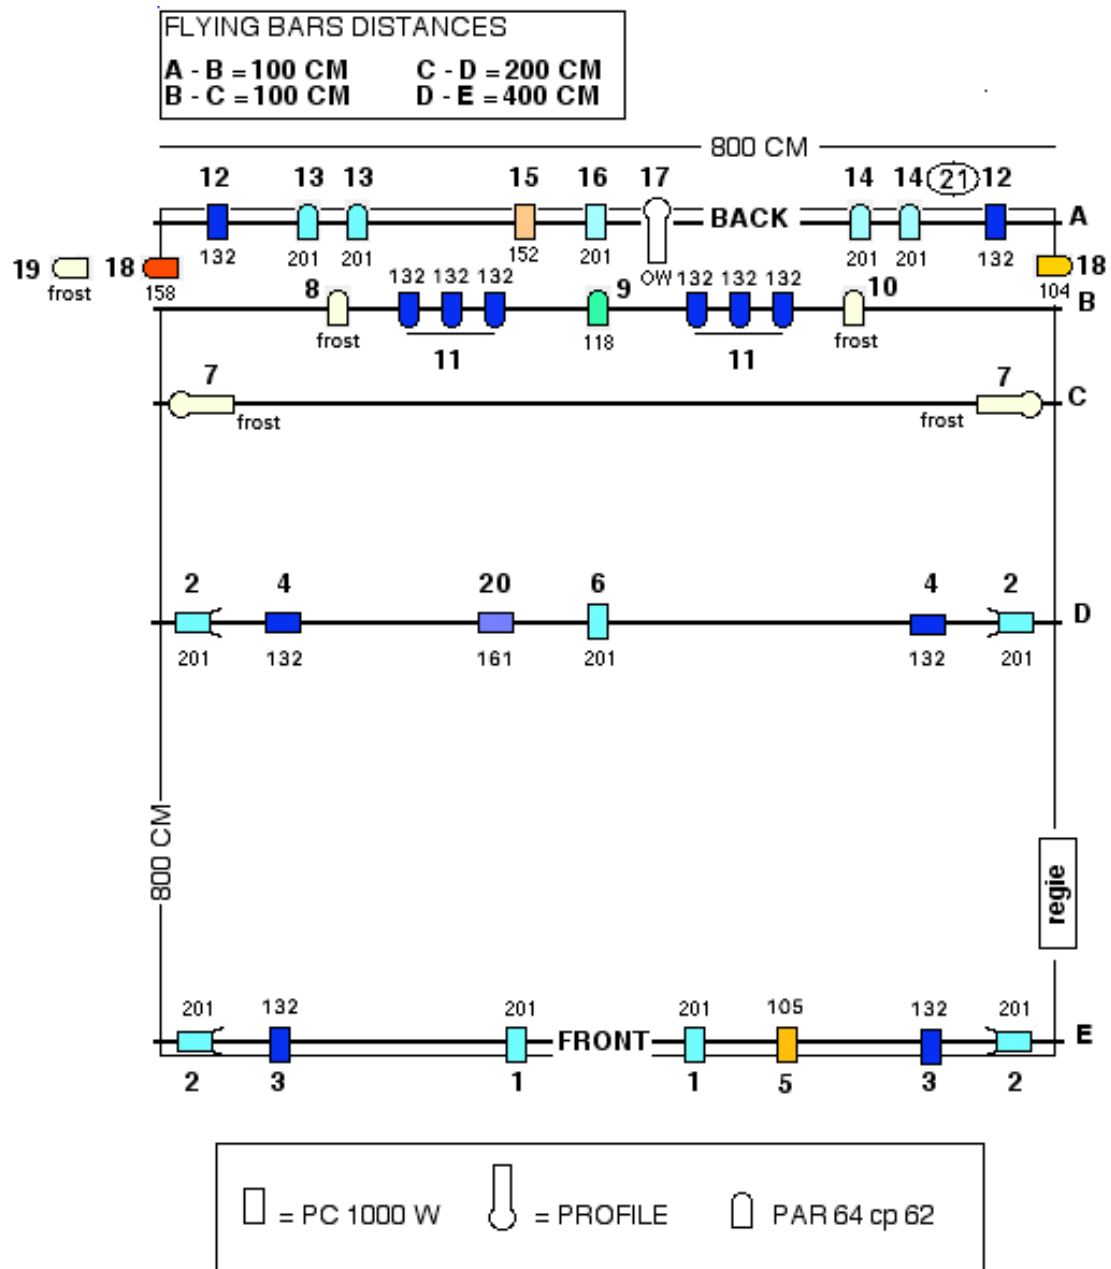

# Lichtplan In De Wolken

ch 21 = practical to patched in  
 ch 23 = smoking machine (151 dmx ch)  
 ch 24 = "zaal licht"