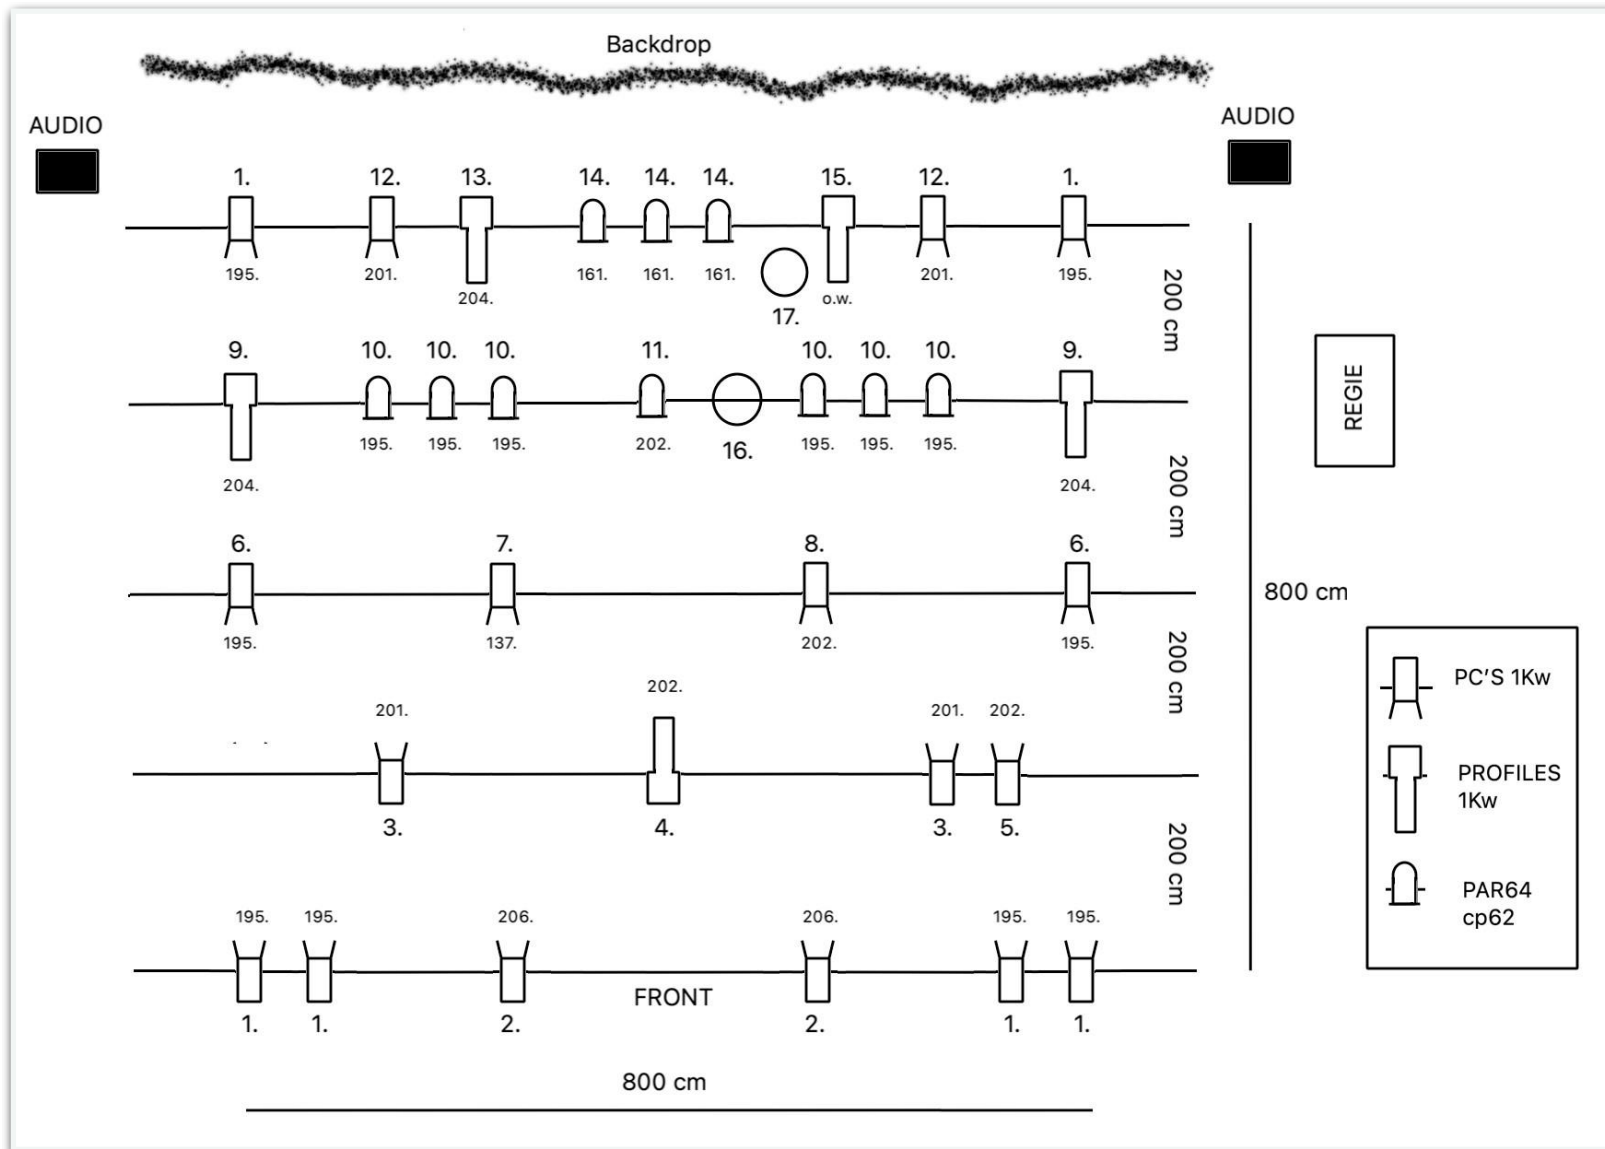

Sneeuw! Lichtplan

Techniek: Ines Maes+32 498784744 inesmaes@icloud.com