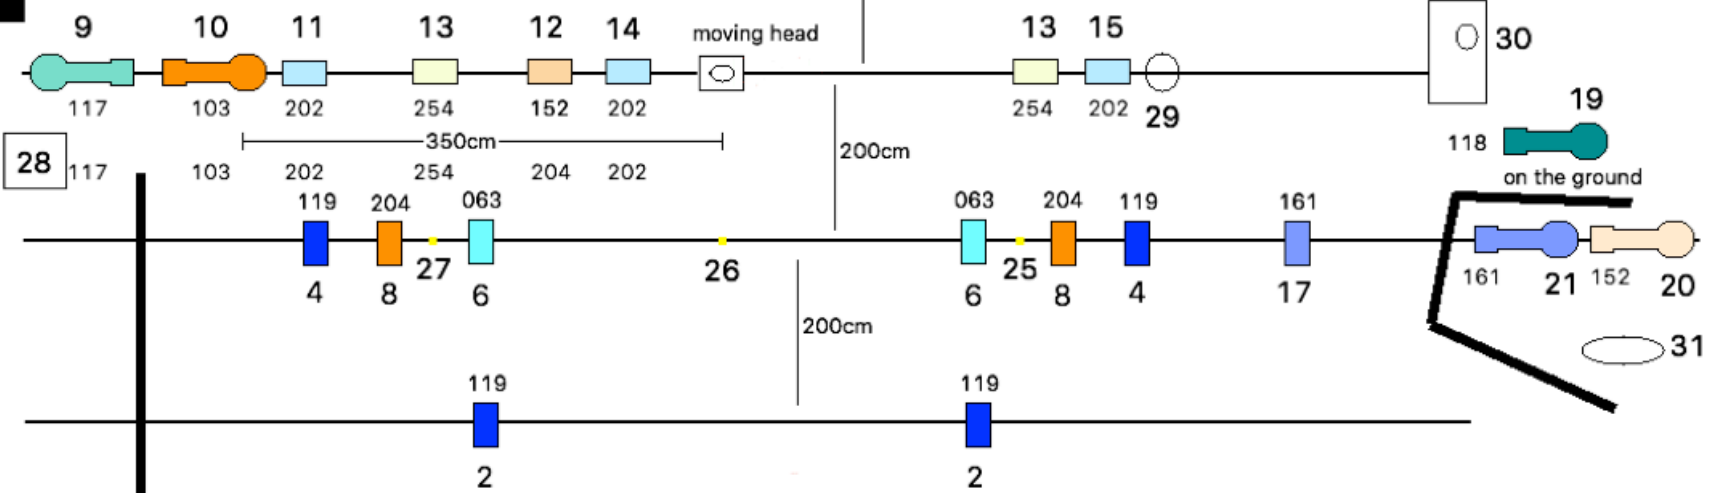

Lightplan Lampionaio

audio

audio

AUDIENCE

FRONT

500cm 1 1 400cm 500cm

1000cm

smoke mach. dmx

regie

audio

audio

AUDIENCE

BACK

BLACK BACKDROP (the actors needs to move behind it to pass from left to right)

WE PLAY STAGE ON STAGE. THE AUDIENCE IS ON STAGE